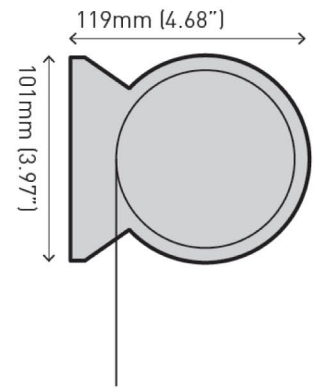

Creative
Windows

VEUE PIVOT ARM

CAPACITY

Up to 4m (13ft) widths

DIMENSIONS

CONTROLS

Crank Gear

Motorized