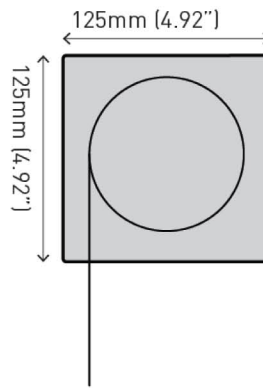

Creative
Windows

VEUE PIVOT ARM

CAPACITY

Up to 4m (13ft) widths

DIMENSIONS

CONTROLS

Crank Gear

Motorized